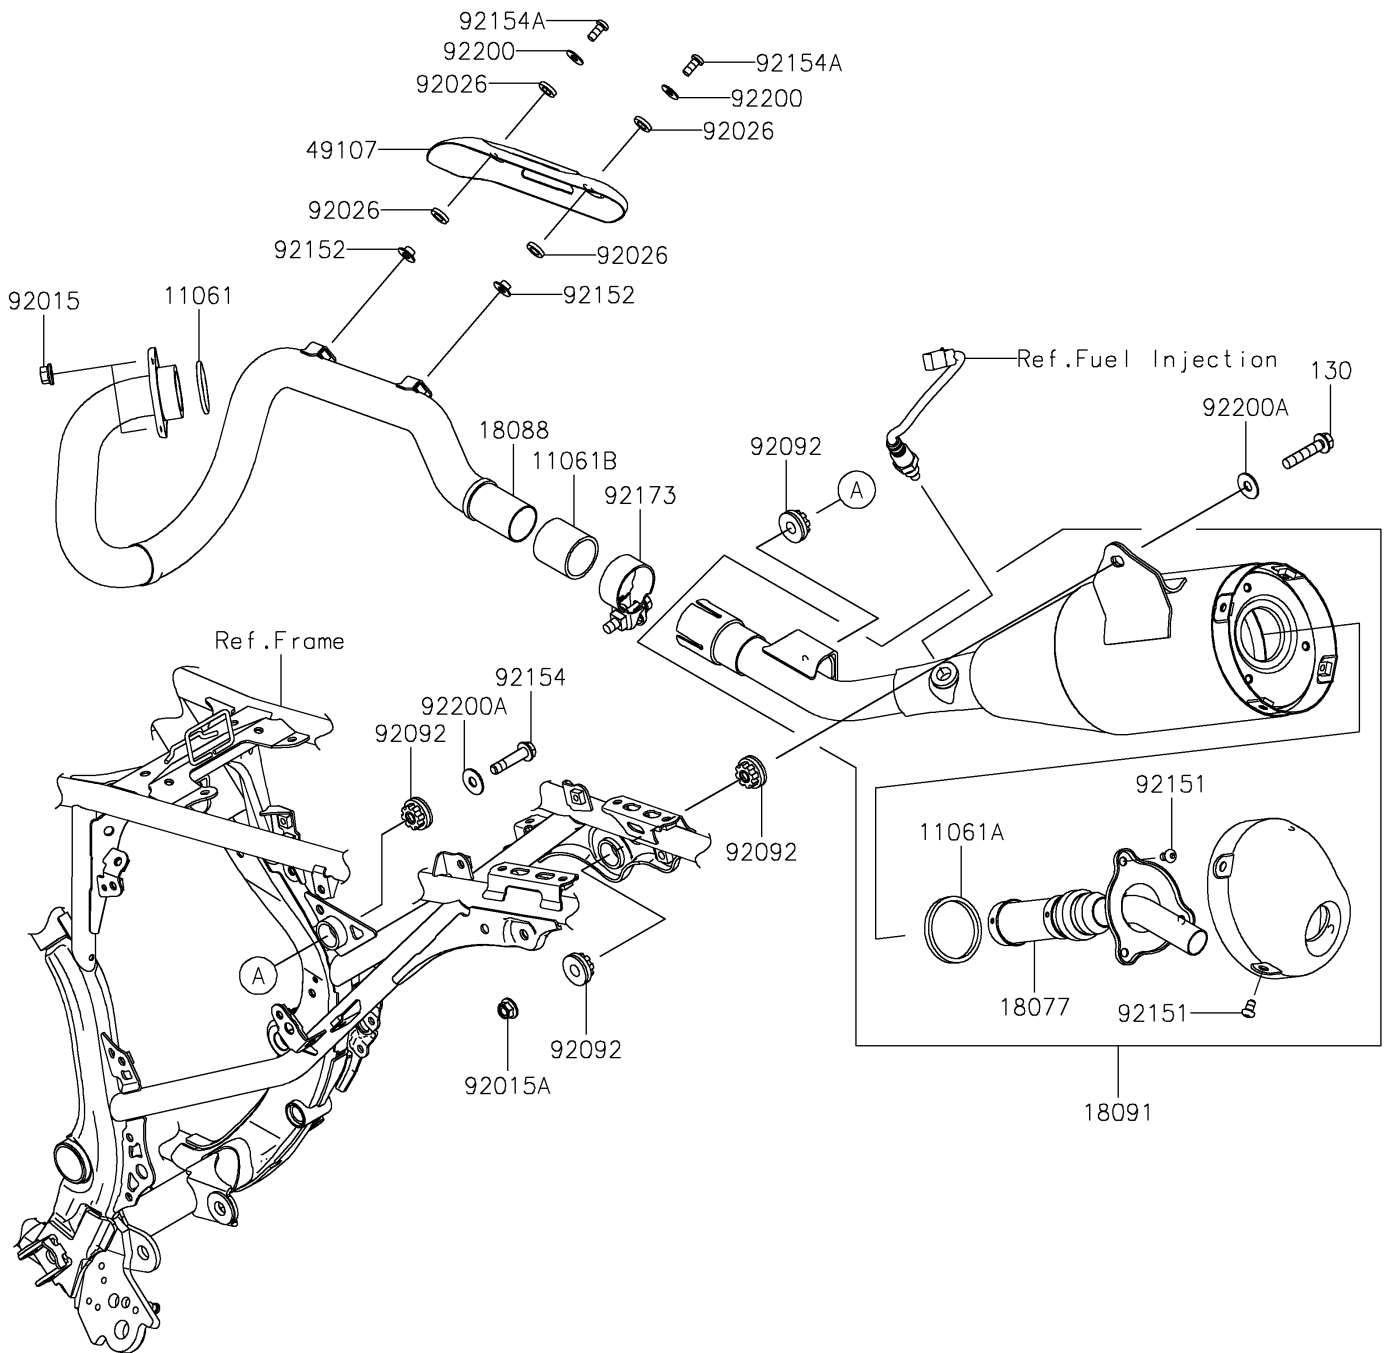

2020 KLX® 230R PARTS DIAGRAM

Muffler(s)

E1140

2020 KLX® 230R PARTS LIST

Muffler(s)

ITEM NAME	PART NUMBER	QUANTITY
GASKET,EX PIPE (Ref # 11061)	11061-0027	1
GASKET,J/P-SILENCER (Ref # 11061A)	11061-0174	1
GASKET,EXHAUST PIPE CONNECTING (Ref # 11061B)	11061-1055	1
BOLT-FLANGED,8X40 (Ref # 130)	130CA0840	1
ARRESTER-SPARK (Ref # 18077)	18077-0046	1
PIPE-EXHAUST (Ref # 18088)	18088-1453	1
BODY-COMP-MUFFLER (Ref # 18091)	18091-1164	1
COVER-EXHAUST PIPE (Ref # 49107)	49107-0813	1
NUT,8MM (Ref # 92015)	92015-1143	2
NUT,8MM (Ref # 92015A)	92015-1432	1
SPACER,8.7X15.2X3 (Ref # 92026)	92026-0868	4
BUSHING-RUBBER (Ref # 92092)	92092-0018	4
BOLT,SOCKET,6X10 (Ref # 92151)	92151-1449	7
COLLAR,6.3X8.3X6.2 (Ref # 92152)	92152-2586	2
BOLT,FLANGED,8X36 (Ref # 92154)	92154-1301	1
BOLT,6X14 (Ref # 92154A)	92154-3955	2
CLAMP (Ref # 92173)	92173-2189	1
WASHER,6.5X16X1 (Ref # 92200)	92200-1974	2
WASHER,8.5X22X1.5 (Ref # 92200A)	92200-1975	2